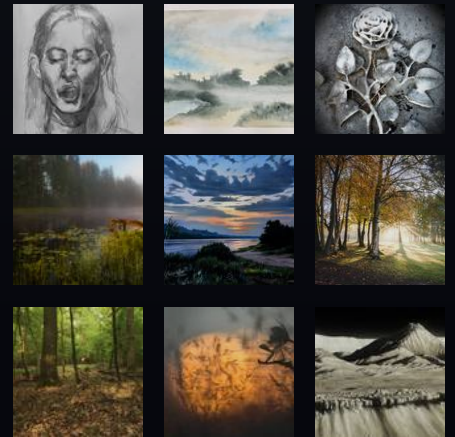

See More by DefaultMarin91

YOU MIGHT LIKE . . .

Navigation icons: FAVORITES, COMMENT, social sharing, BUY FROM \$6.71, menu, gallery, share.

Indonesian Temple Illustration

6 likes, 1 comment, 23 (2 Today) views

BY DefaultMarin91 | + WATCH

Published: Jun 24, 2020

temple LOCATION Indonesia, central java

- creepy, digitalpainting, illustration, indonesia, mystical, painting, photoshop, temple, artrtraditional, artworkdigital

DefaultMarin91

Indonesian Temple is one of historical buildings in Indonesia. Not only it became a well known tourism destination to a lot of travelers around the world. Size: 1391x1024px 2.01 MB

COMMENTS 1